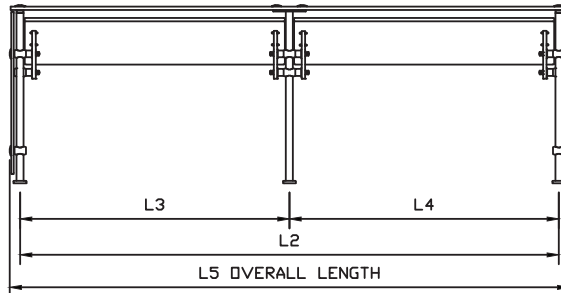

CCCPADJ96EQ

- Tempered glass
- Hidden fasteners for clean look
- Convertible glass without the use of tools

Specifications

CCCPADJ models CrystalClear Convertible Counter Protector Adjustable can be self-service or full-service protectors and come in standard lengths of 28", 36", 50", 60", 66", 74", 84" and 96". All glass provide is tempered 3/8" glass with pencilled edges and bumped corners. Tubular supports mount on the countertop with two screws through a solid plate on each leg.

Front: -EQ, -OF and -96 Models

Side

Model	Dimensions				
	L1	L2	L3	L4	L5 Overall Length
CCCPADJ28	25-3/4"	-	-	-	28"
CCCPADJ36	33-3/4"	-	-	-	36"
CCCPADJ50	47-3/4"	-	-	-	50"
CCCPADJ60	57-3/4"	-	-	-	60"
CCCPADJ66	-	63-3/4"	31-7/8"	31-7/8"	66"
CCCPADJ74EQ	-	71-3/4"	35-7/8"	35-7/8"	74"
CCCPADJ74OF	-	71-3/4"	42-7/8"	28-7/8"	74"
CCCPADJ84EQ	-	81-3/4"	40-7/8"	40-7/8"	84"
CCCPADJ84OF	-	81-3/4"	47-7/8"	33-7/8"	84"
CCCPADJ96	-	93-3/4"	46-7/8"	46-7/8"	96"