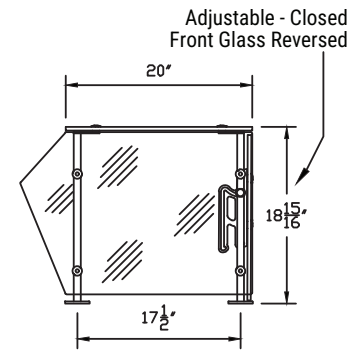

Side

Model	Dimensions				
	L1	L2	L3	L4	L5 Overall Length
CCCPADJ28	25-3/4"	-	-	-	28"
CCCPADJ36	33-3/4"	-	-	-	36"
CCCPADJ50	47-3/4"	-	-	-	50"
CCCPADJ60	57-3/4"	-	-	-	60"
CCCPADJ66	-	63-3/4"	31-7/8"	31-7/8"	66"
CCCPADJ74EQ	-	71-3/4"	35-7/8"	35-7/8"	74"
CCCPADJ74OF	-	71-3/4"	42-7/8"	28-7/8"	74"
CCCPADJ84EQ	-	81-3/4"	40-7/8"	40-7/8"	84"
CCCPADJ84OF	-	81-3/4"	47-7/8"	33-7/8"	84"
CCCPADJ96	-	93-3/4"	46-7/8"	46-7/8"	96"

We reserve the right to change specifications and product design without notice. Such revisions do not entitle the buyer to corresponding changes, improvements, additions or replacement for previously purchased equipment.