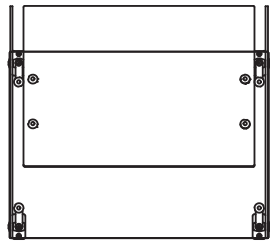

Top

Model	Dimensions				
	L1	L2	L3	L4	L5 Overall Length
CCCPADJ28	25-3/4"	-	-	-	28"
CCCPADJ36	33-3/4"	-	-	-	36"
CCCPADJ50	47-3/4"	-	-	-	50"
CCCPADJ60	57-3/4"	-	-	-	60"
CCCPADJ66	-	63-3/4"	31-7/8"	31-7/8"	66"
CCCPADJ74EQ	-	71-3/4"	35-7/8"	35-7/8"	74"
CCCPADJ74OF	-	71-3/4"	42-7/8"	28-7/8"	74"
CCCPADJ84EQ	-	81-3/4"	40-7/8"	40-7/8"	84"
CCCPADJ84OF	-	81-3/4"	47-7/8"	33-7/8"	84"
CCCPADJ96	-	93-3/4"	46-7/8"	46-7/8"	96"

We reserve the right to change specifications and product design without notice. Such revisions do not entitle the buyer to corresponding changes, improvements, additions or replacement for previously purchased equipment.