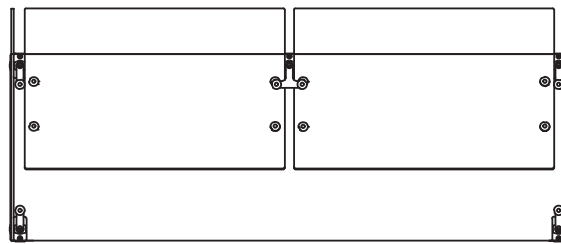

Top: -EQ, -OF and -96 Models