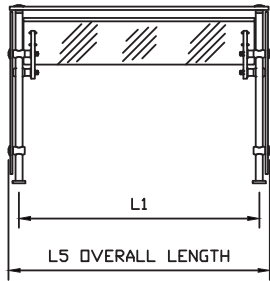

Front

Model	Dimensions				
	L1	L2	L3	L4	L5 Overall Length
CCCPADJ28	25-3/4"	-	-	-	28"
CCCPADJ36	33-3/4"	-	-	-	36"
CCCPADJ50	47-3/4"	-	-	-	50"
CCCPADJ60	57-3/4"	-	-	-	60"
CCCPADJ66	-	63-3/4"	31-7/8"	31-7/8"	66"
CCCPADJ74EQ	-	71-3/4"	35-7/8"	35-7/8"	74"
CCCPADJ74OF	-	71-3/4"	42-7/8"	28-7/8"	74"
CCCPADJ84EQ	-	81-3/4"	40-7/8"	40-7/8"	84"
CCCPADJ84OF	-	81-3/4"	47-7/8"	33-7/8"	84"
CCCPADJ96	-	93-3/4"	46-7/8"	46-7/8"	96"

We reserve the right to change specifications and product design without notice. Such revisions do not entitle the buyer to corresponding changes, improvements, additions or replacement for previously purchased equipment.