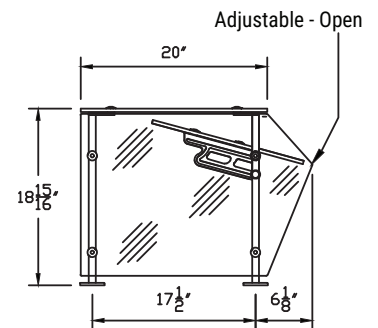

CCCPADJ96EQ

- Tempered glass
- Hidden fasteners for clean look
- Convertible glass without the use of tools

Specifications

CCCPADJ models CrystalClear Convertible Counter Protector Adjustable can be self-service or full-service protectors and come in standard lengths of 28", 36", 50", 60", 66", 74", 84" and 96". All glass provide is tempered 3/8" glass with pencilled edges and bumped corners. Tubular supports mount on the countertop with two screws through a solid plate on each leg.

Front: -EQ, -OF and -96 Models

Side

Model	Dimensions				
	L1	L2	L3	L4	L5 Overall Length
CCCPADJ28	25-3/4"	-	-	-	28"
CCCPADJ36	33-3/4"	-	-	-	36"
CCCPADJ50	47-3/4"	-	-	-	50"
CCCPADJ60	57-3/4"	-	-	-	60"
CCCPADJ66	-	63-3/4"	31-7/8"	31-7/8"	66"
CCCPADJ74EQ	-	71-3/4"	35-7/8"	35-7/8"	74"
CCCPADJ74OF	-	71-3/4"	42-7/8"	28-7/8"	74"
CCCPADJ84EQ	-	81-3/4"	40-7/8"	40-7/8"	84"
CCCPADJ84OF	-	81-3/4"	47-7/8"	33-7/8"	84"
CCCPADJ96	-	93-3/4"	46-7/8"	46-7/8"	96"