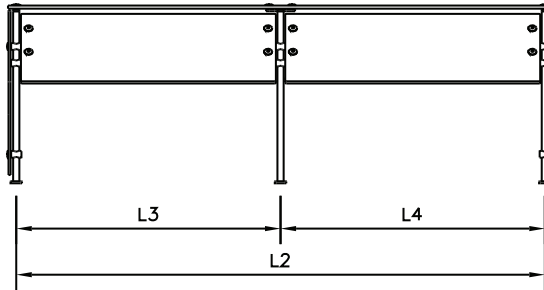

Front: -EQ, -OF and -96 Models