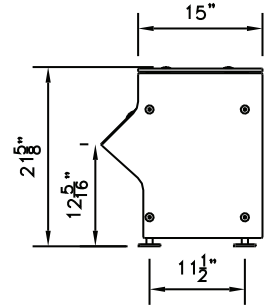

## Specifications

CCSB models CrystalClear Single Buffet protectors come in standard lengths of 28", 36", 50", 60", 66", 74", 84" and 96" sizes. All glass provide is tempered 3/8" glass with pencilled edges and bumped corners. Tubular supports mount on the countertop with two screws through a solid plate on each leg.

Side

Model	Dimensions			
	L1	L2	L3	L4
CCSB28	25-3/4"	-	-	-
CCSB36	33-3/4"	-	-	-
CCSB50	47-3/4"	-	-	-
CCSB60	57-3/4"	-	-	-
CCSB66	-	63-3/4"	31-7/8"	31-7/8"
CCSB74EQ	-	71-3/4"	35-7/8"	35-7/8"
CCSB74OF	-	71-3/4"	42-7/8"	28-7/8"
CCSB84EQ	-	81-3/4"	40-7/8"	40-7/8"
CCSB84OF	-	81-3/4"	47-7/8"	33-7/8"
CCSB96	-	93-3/4"	46-7/8"	46-7/8"