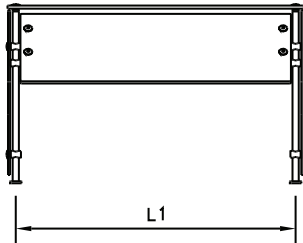

Front

Model	Dimensions			
	L1	L2	L3	L4
CCSB28	25-3/4"	-	-	-
CCSB36	33-3/4"	-	-	-
CCSB50	47-3/4"	-	-	-
CCSB60	57-3/4"	-	-	-
CCSB66	-	63-3/4"	31-7/8"	31-7/8"
CCSB74EQ	-	71-3/4"	35-7/8"	35-7/8"
CCSB74OF	-	71-3/4"	42-7/8"	28-7/8"
CCSB84EQ	-	81-3/4"	40-7/8"	40-7/8"
CCSB84OF	-	81-3/4"	47-7/8"	33-7/8"
CCSB96	-	93-3/4"	46-7/8"	46-7/8"

We reserve the right to change specifications and product design without notice. Such revisions do not entitle the buyer to corresponding changes, improvements, additions or replacement for previously purchased equipment.