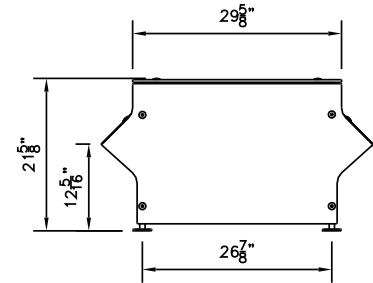

CCDB36

- Tempered glass
- Hidden fasteners for clean look

Specifications

CCDB models CrystalClear Dual Buffet protectors come in standard lengths of 28", 36", 50", 60", 66", 74", 84" and 96" sizes. All glass provide is tempered 3/8" glass with pencilled edges and bumped corners. Tubular supports mount on the countertop with two screws through a solid plate on each leg.

Side

Model	Dimensions			
	L1	L2	L3	L4
CCDB28	25-3/4"	-	-	-
CCDB36	33-3/4"	-	-	-
CCDB50	47-3/4"	-	-	-
CCDB60	57-3/4"	-	-	-
CCDB66	-	63-3/4"	31-7/8"	31-7/8"
CCDB74EQ	-	71-3/4"	35-7/8"	35-7/8"
CCDB74OF	-	71-3/4"	42-7/8"	28-7/8"
CCDB84EQ	-	81-3/4"	40-7/8"	40-7/8"
CCDB84OF	-	81-3/4"	47-7/8"	33-7/8"
CCDB96	-	93-3/4"	46-7/8"	46-7/8"