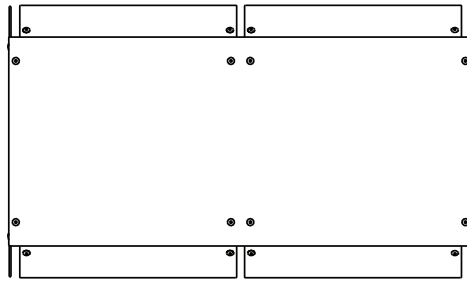

Top: -EQ, -OF and -96 Models