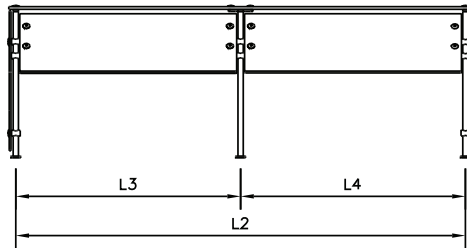

Front: -EQ, -OF and -96 Models