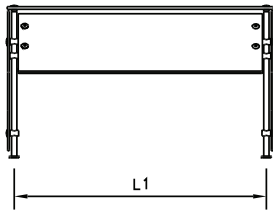

Front

Model	Dimensions			
	L1	L2	L3	L4
CCDB28	25-3/4"	-	-	-
CCDB36	33-3/4"	-	-	-
CCDB50	47-3/4"	-	-	-
CCDB60	57-3/4"	-	-	-
CCDB66	-	63-3/4"	31-7/8"	31-7/8"
CCDB74EQ	-	71-3/4"	35-7/8"	35-7/8"
CCDB74OF	-	71-3/4"	42-7/8"	28-7/8"
CCDB84EQ	-	81-3/4"	40-7/8"	40-7/8"
CCDB84OF	-	81-3/4"	47-7/8"	33-7/8"
CCDB96	-	93-3/4"	46-7/8"	46-7/8"

We reserve the right to change specifications and product design without notice. Such revisions do not entitle the buyer to corresponding changes, improvements, additions or replacement for previously purchased equipment.