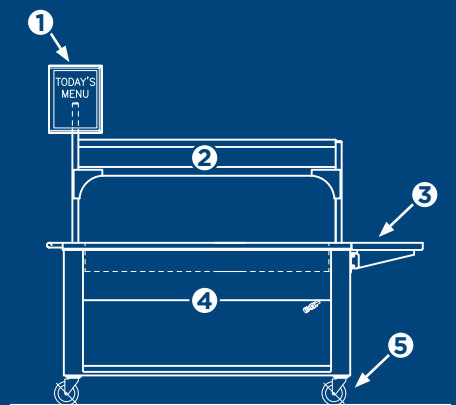

NEW!

GRAB 'N GO LITE CART

INTRODUCING LTI'S NEW COST-EFFECTIVE AND FLEXIBLE BREAKFAST CART

- **Magnetic body** to allow users to remove and replace graphics with ease
Many optional graphics to fit any season
Can be designed to fit school colors and logos
- **Easy to display menu board with quick change menu option**
Accommodates removable 8-1/2" x 11" paper
- **Fully welded push handle** located on one side
- **Standard fold up shelf** on end for cashier station
- **Open storage** on rear to maximize storage space
- **Can be made with optional insulated pan** – standard is not insulated
- **Other options available on request**

1. Menu board
2. Over shelf
3. Drop shelf
4. Type 430 18ga stainless steel end caps and panels
5. 5" casters

Changing
how food is served.™

LTI, INC.
LOWTEMPIND.COM
(888) 584-2722
INFO@LOWTEMPIND.COM

REV. 5/27/20